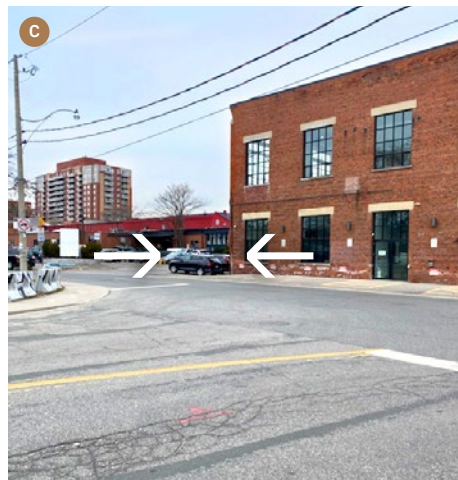

House of Assembly Presentation Centre Directions

Our Presentation Centre is located in a hidden gem of a space along the backside of 213 Sterling Road, blending seamlessly into the community of Sterling Junction.

Here are your directions to House of Assembly's Presentation Centre: **213 Sterling Road, Unit 106**

IF YOU'RE COMING FROM STERLING & DUNDAS:

1. Continue along Sterling Road until you hit the FIRST stop sign.
2. Turn right
3. You will almost immediately see this alleyway entrance → **A**
4. Turn right down the alleyway
5. Continue straight down this alleyway past the gates and you'll see our Presentation Centre on the right → **B**

IF YOU'RE COMING FROM BLOOR & PERTH:

1. Continue along Perth until you hit the FIRST stop sign.
2. Turn left onto Sterling
3. You will almost immediately see this alleyway entrance → **C**
4. Turn right down the alleyway
5. Continue straight down this alleyway past the gates and you'll see our Presentation Centre on the right → **D**

YOU'VE ARRIVED! COME ON IN.

Here's a quick visual on getting here:

<https://youtu.be/lu-k7mQpmeo>

Presentation Centre

213 Sterling Road, Unit 106

Sat/Sun 12 pm - 5 pm

Mon - Wed 11 am - 6 pm

By appointment only