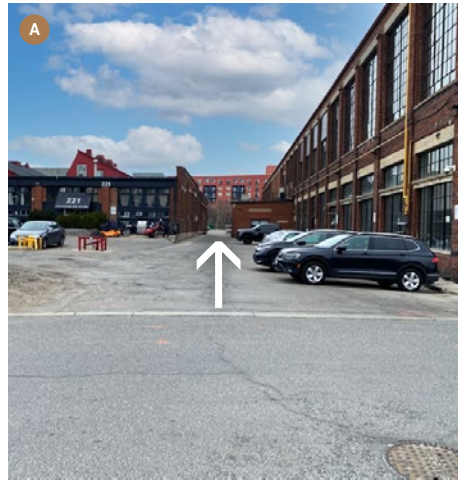

House of Assembly Presentation Centre Directions

Our Presentation Centre is located in a hidden gem of a space along the backside of 213 Sterling Road, blending seamlessly into the community of Sterling Junction.

Here are your directions to House of Assembly's Presentation Centre: **213 Sterling Road, Unit 106**

IF YOU'RE COMING FROM STERLING & DUNDAS:

1. Continue along Sterling Road until you hit the FIRST stop sign.
2. Turn right
3. You will almost immediately see this alleyway entrance → **A**
4. Turn right down the alleyway
5. Continue straight down this alleyway past the gates and you'll see our Presentation Centre on the right → **B**

IF YOU'RE COMING FROM BLOOR & PERTH:

1. Continue along Perth until you hit the FIRST stop sign.
2. Turn left onto Sterling
3. You will almost immediately see this alleyway entrance → **C**
4. Turn right down the alleyway
5. Continue straight down this alleyway past the gates and you'll see our Presentation Centre on the right → **D**

YOU'VE ARRIVED! COME ON IN.

Here's a quick visual on getting here:

<https://youtu.be/lu-k7mQpmeo>

Presentation Centre

213 Sterling Road, Unit 106

Sat/Sun 12 pm - 5 pm

Mon - Wed 11 am - 6 pm

By appointment only