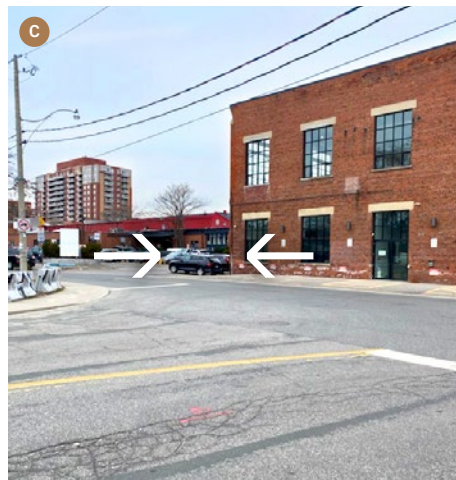

House of Assembly Presentation Centre Directions

Our Presentation Centre is located in a hidden gem of a space along the backside of 213 Sterling Road, blending seamlessly into the community of Sterling Junction.

Here are your directions to House of Assembly's Presentation Centre: **213 Sterling Road, Unit 106**

IF YOU'RE COMING FROM STERLING & DUNDAS:

1. Continue along Sterling Road until you hit the FIRST stop sign.
2. Turn right
3. You will almost immediately see this alleyway entrance → **A**
4. Turn right down the alleyway
5. Continue straight down this alleyway past the gates and you'll see our Presentation Centre on the right → **B**

IF YOU'RE COMING FROM BLOOR & PERTH:

1. Continue along Perth until you hit the FIRST stop sign.
2. Turn left onto Sterling
3. You will almost immediately see this alleyway entrance → **C**
4. Turn right down the alleyway
5. Continue straight down this alleyway past the gates and you'll see our Presentation Centre on the right → **D**